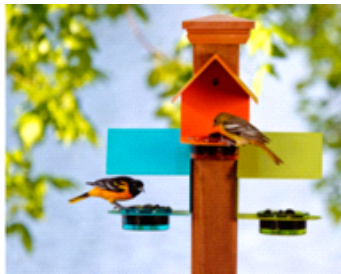

Bailey Nurseries Inc.

At only 2-ft. wide and tightly upright, First Editions Straight Talk Privet is perfect as a vertical accent in tight spaces. It's also the perfect substitute for Sky Pencil holly in colder climates. In addition to being cold hardy and drought tolerant, Straight Talk is easy to grow in a wide range of soils and tolerates urban conditions. Flowers are white, followed by black fruit.

Big Grass Living

Coconut Coir Planters are two-thirds of a coir husk wired together for form. The rot-resistant, pH-neutral coir is rich in nutrients and retains moisture for a healthy root system. Orchids, bromeliads and ferns will flourish in this natural, lasting home that reflects their original tropical habitat. Available in two styles—a flat bottom or a natural bottom for hanging. Pre-plant for add-on sales.

Desert Steel

The Daisy Garden Light beautifully illuminates any garden space or path. Features an all-weather steel construction with an oiled bronze finish. This solar-powered light has two super bright LEDs for 20 lumens of light. Runs 10 hours, automatically turns on at dusk.

Kieft Seed

Perovskia Blue Steel combines the best summer-blooming lavender-blue color with outstanding late-season garden performance. The aromatic, silvery foliage of this Russian sage carries clouds of small blue flowers on strong stems that don't break or split easily. Pollinator friendly and deer resistant.