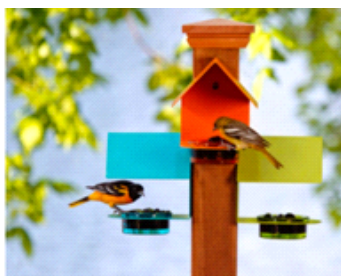

Bailey Nurseries Inc.

At only 2-ft. wide and tightly upright, First Editions Straight Talk Privet is perfect as a vertical accent in tight spaces. It's also the perfect substitute for Sky Pencil holly in colder climates. In addition to being cold hardy and drought tolerant, Straight Talk is easy to grow in a wide range of soils and tolerates urban conditions. Flowers are white, followed by black fruit.

Big Grass Living

Coconut Coir Planters are two-thirds of a coir husk wired together for form. The rot-resistant, pH-neutral coir is rich in nutrients and retains moisture for a healthy root system. Orchids, bromeliads and ferns will flourish in this natural, lasting home that reflects their original tropical habitat. Available in two styles—a flat bottom or a natural bottom for hanging. Pre-plant for add-on sales.

Desert Steel

The Daisy Garden Light beautifully illuminates any garden space or path. Features an all-weather steel construction with an oiled bronze finish. This solar-powered light has two super bright LEDs for 20 lumens of light. Runs 10 hours, automatically turns on at dusk.

Kieft Seed

Perovskia Blue Steel combines the best summer-blooming lavender-blue color with outstanding late-season garden performance. The aromatic, silvery foliage of this Russian sage carries clouds of small blue flowers on strong stems that don't break or split easily. Pollinator friendly and deer resistant.